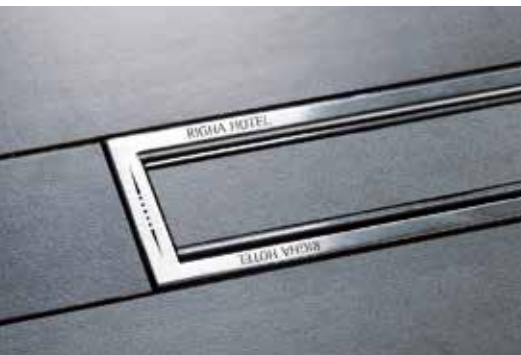

Schlüter®-KERDI-LINE now comes with a personal touch.
Engravings to your specifications.