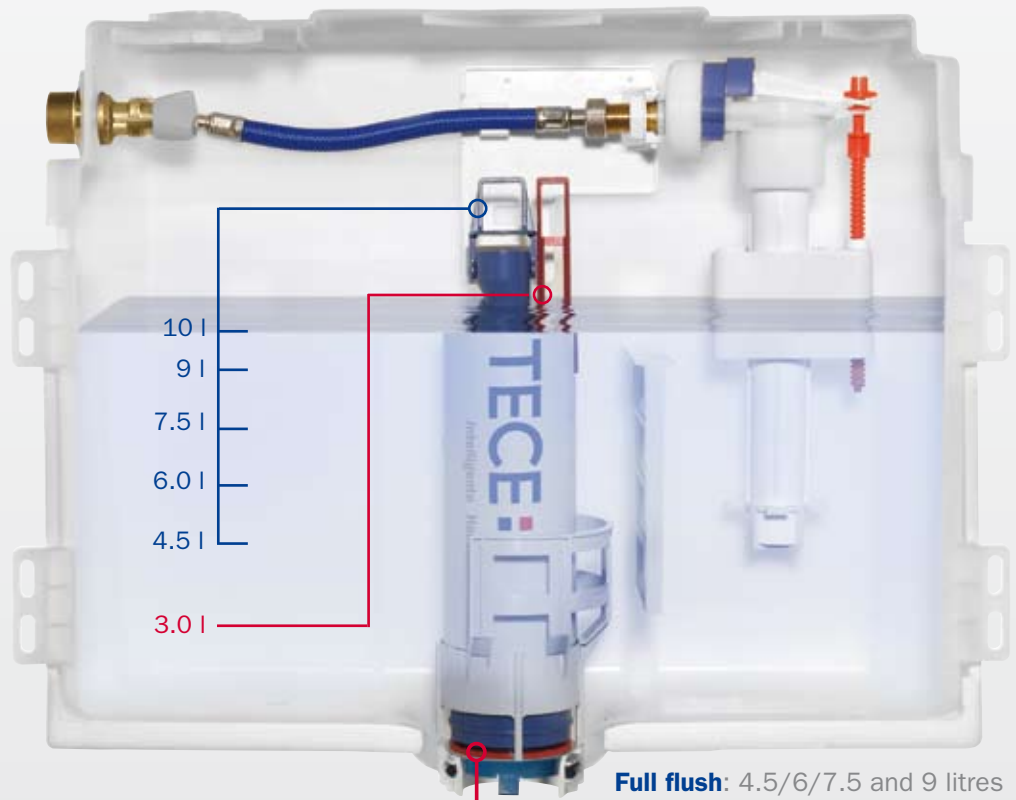

The TECE cistern – tried-and-tested technology with a real 4.5 litres and dual flush technology

The new flush value – simple design:

The red pull rod operates the economy flush, the blue one the full flush. The fitter chooses between 4.5/6/7.5 and 9 litres for the full flush, while the economy flush of 3 litres remains constant.

With the new flush valve a real 4.5 litre flush is now possible, and the combination of dual flush and economy flush enables water savings of more than 50 percent.

DESIGN PLUS

For its water-saving technology and functional design, the new TECE valve was awarded the "Design Plus" prize 2009.

Only possible with the TECE cisterns – flush pressure can be not only reduced, but also increased:

With conventional drain valves, if the ceramics are not flushed out correctly, the flushing flow can subsequently only be reduced, but not increased. This is not the case with the TECE valve – here, by exchanging the throttles, the flushing flow can be subsequently increased or reduced. For this, the valve seat is simply removed and the throttle ring in it is replaced. As a result, all ceramics can be optimally flushed.